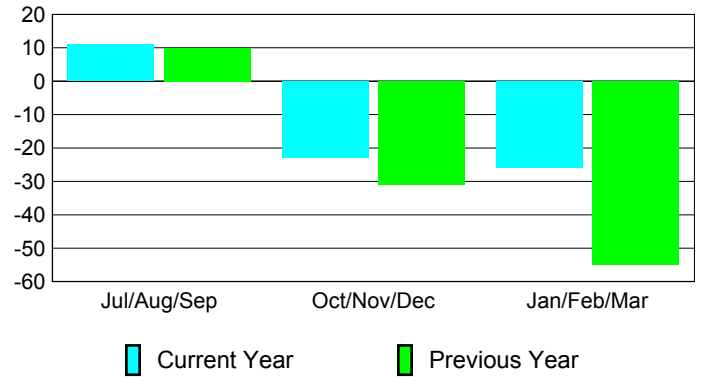

Comparison of Membership Gain/Loss

Current Year Compared to the Previous Year