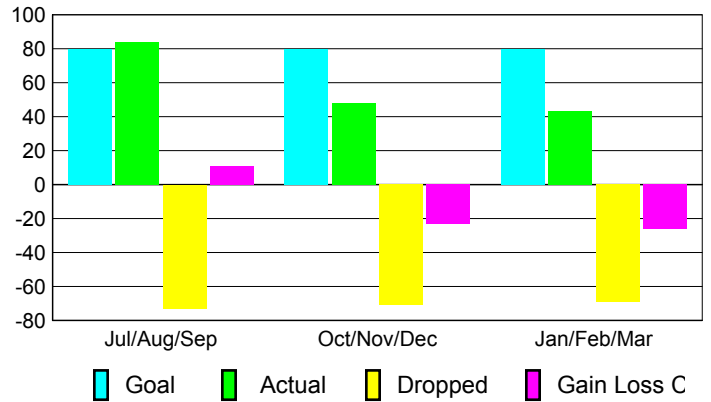

Membership Results 2009-2010

Goal, New, Dropped, Gain/Loss